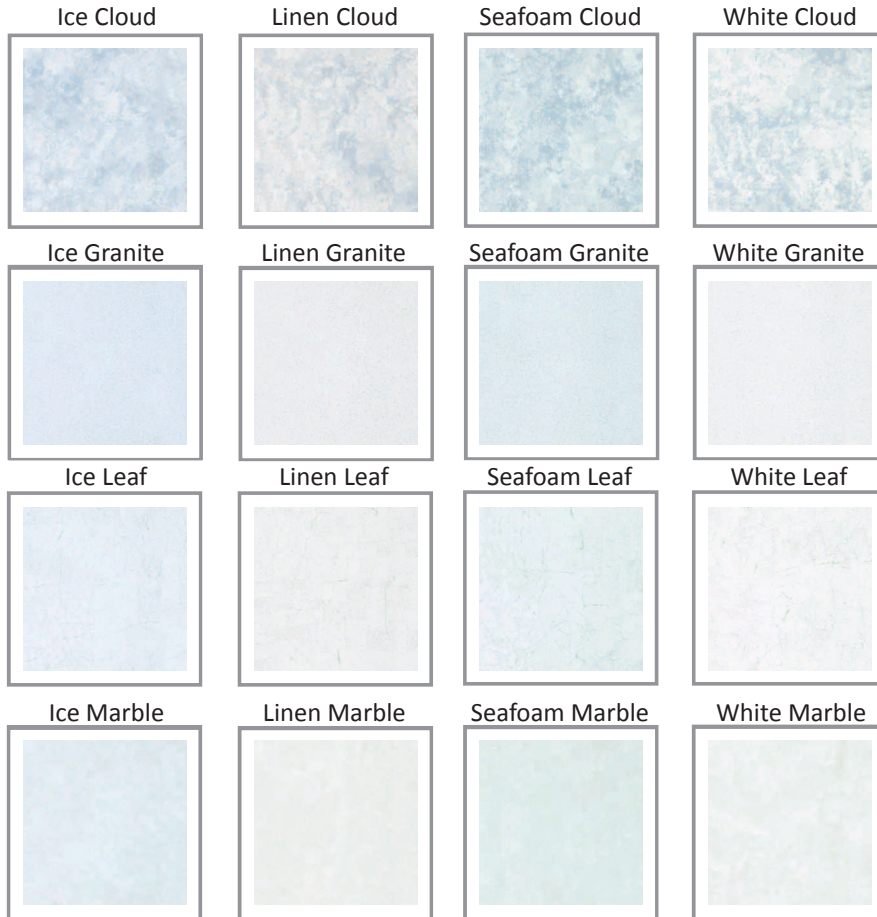

Altro Illusions Range Internal Cladding System

HygienaClad

**Antimicrobial hygienic cladding
for all environments.**

The Altro Illusions range of cladding provides a wide range of colours and patterns based upon four themes and associated trims.

Please Note: Welding of this range is not possible

If a specific swatch is required of any particular colour then please feel free to request a sample(s).

Colour Range

Contact Us:

55 Atherton Road
Clayhall, Ilford
Essex
IG5 0PQ