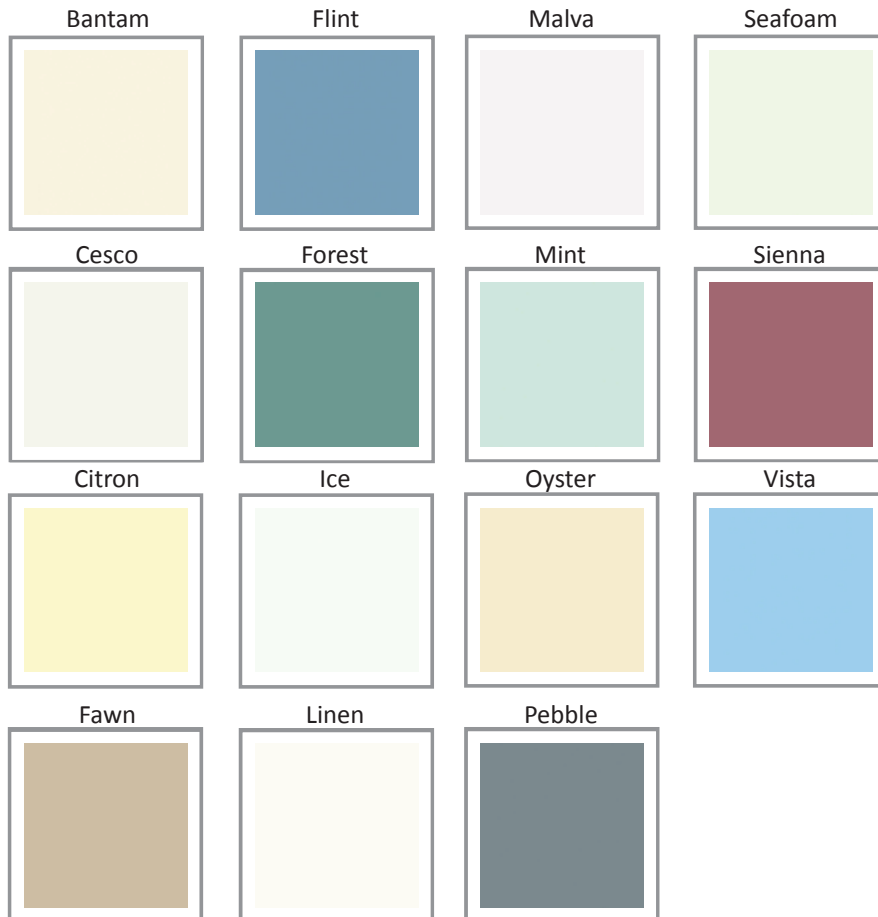

# Altro Satins Range Internal Cladding System

HygienaClad

**Antimicrobial hygienic cladding  
for all environments.**

The Altro Satins range of cladding provides a wide range of matt colours and associated trims / welds.

## Colour Range