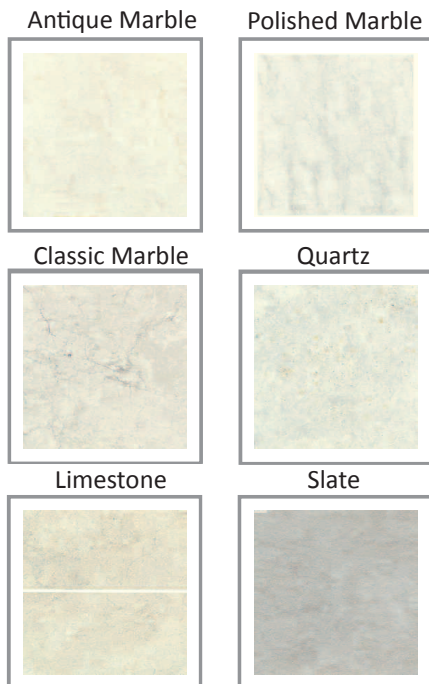

Altro Stone Range Internal Cladding System

HygienaClad

**Antimicrobial hygienic cladding
for all environments.**

The Altro Stone range of cladding provides a wide range of Stone look colours and associated trims.

If a specific swatch is required of any particular colour then please feel free to request a sample(s).

Colour Range

Contact Us:

**55 Atherton Road
Clayhall, Ilford
Essex
IG5 0PQ**

Sales Tel : 020 8220 7680